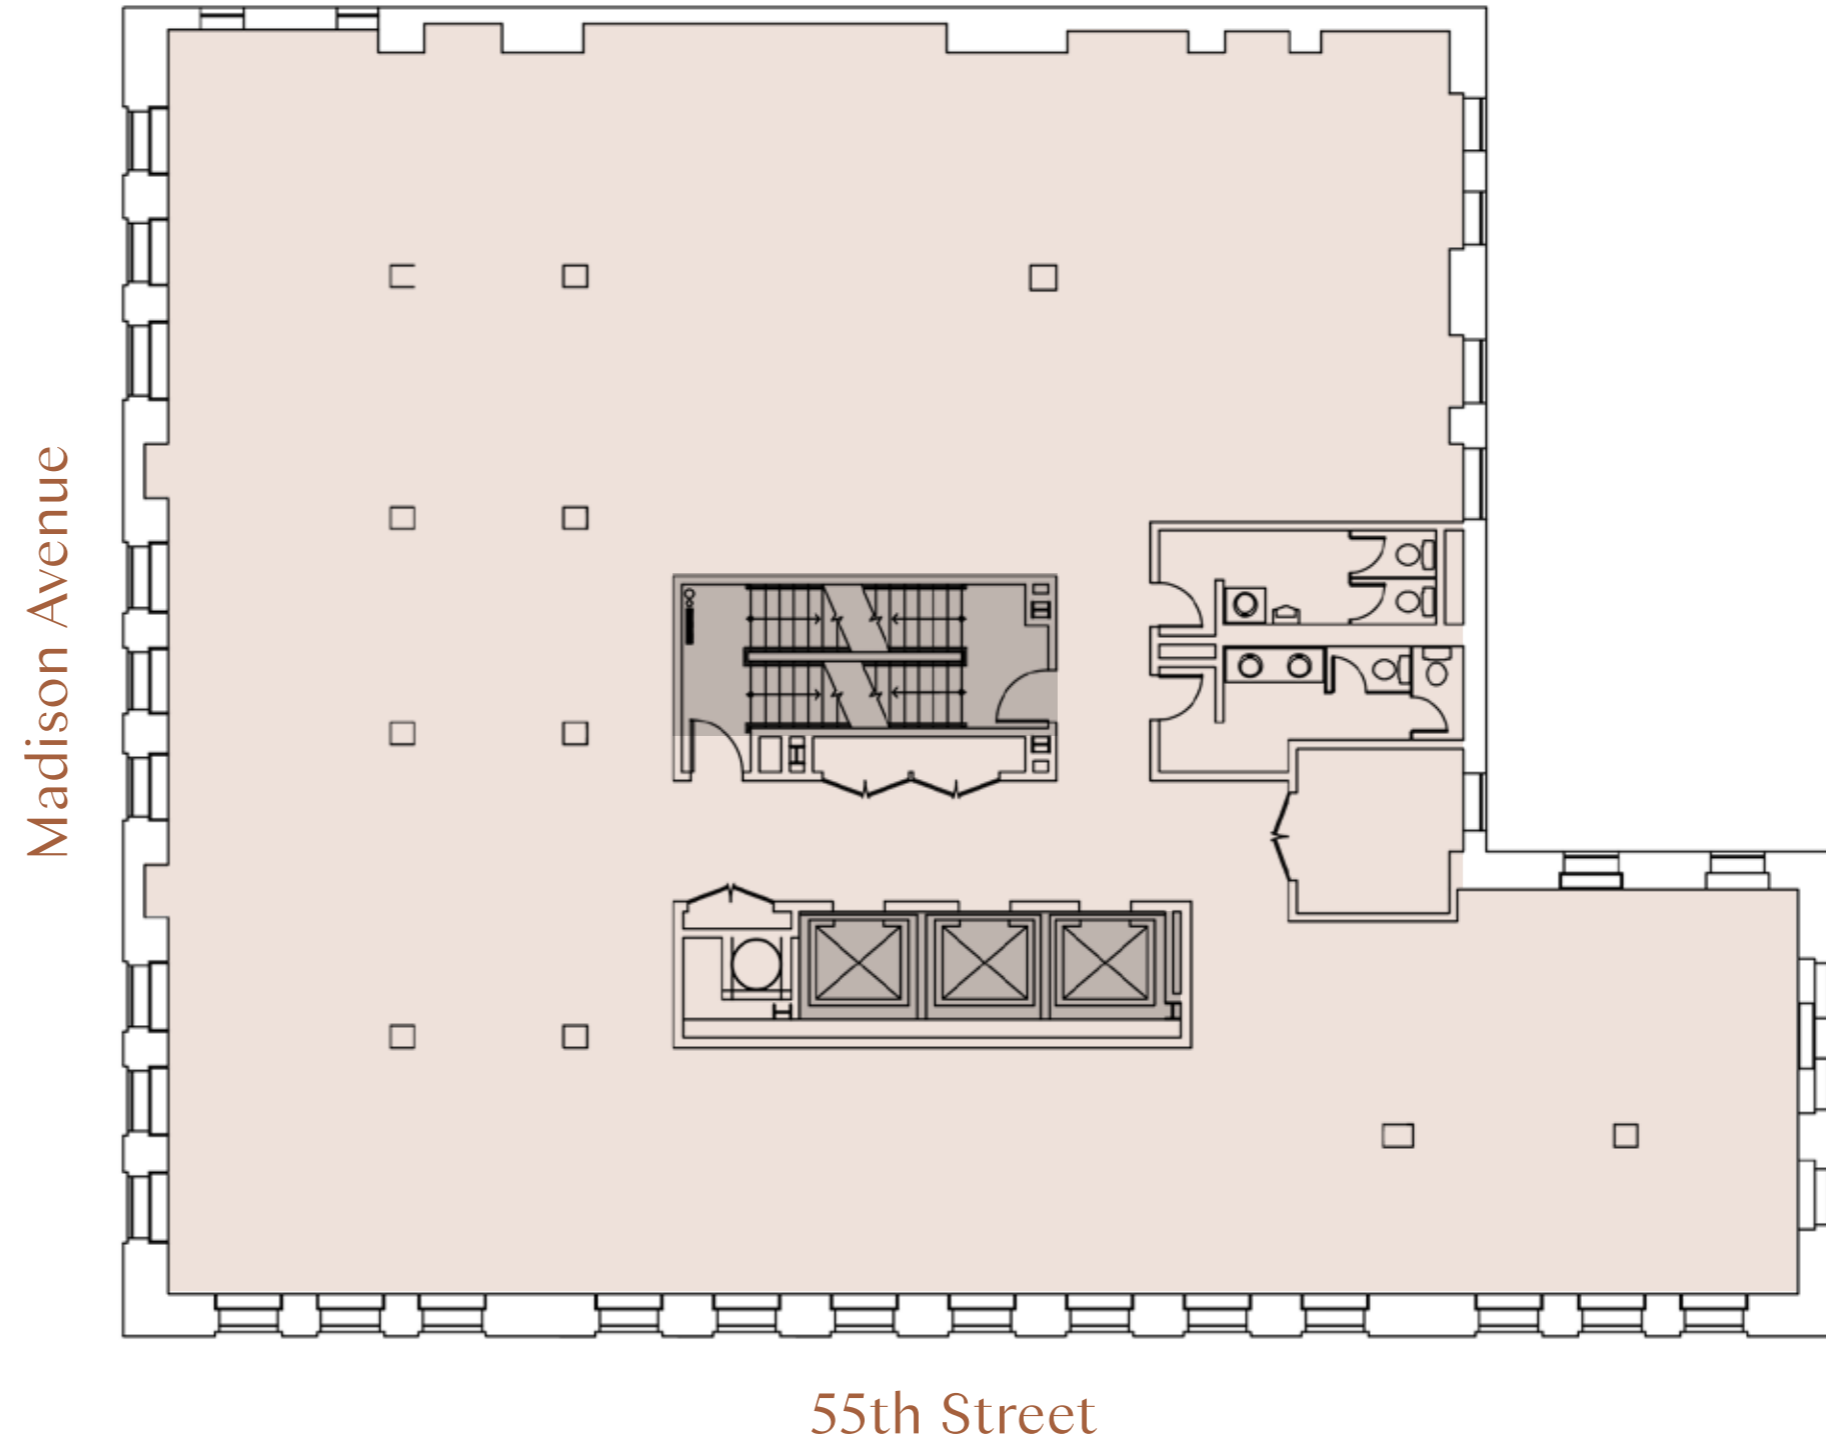

# Office

---

Core & Shell

Entire 13-15  
Floors

**8,330 sf**

551 MADISON

# Office

Test-Fit  
Entire 13-15  
Floors  
**8,330 sf**

551 MADISON

*Office Space Rendering*

*Office Space Rendering*

*Office Space Rendering*