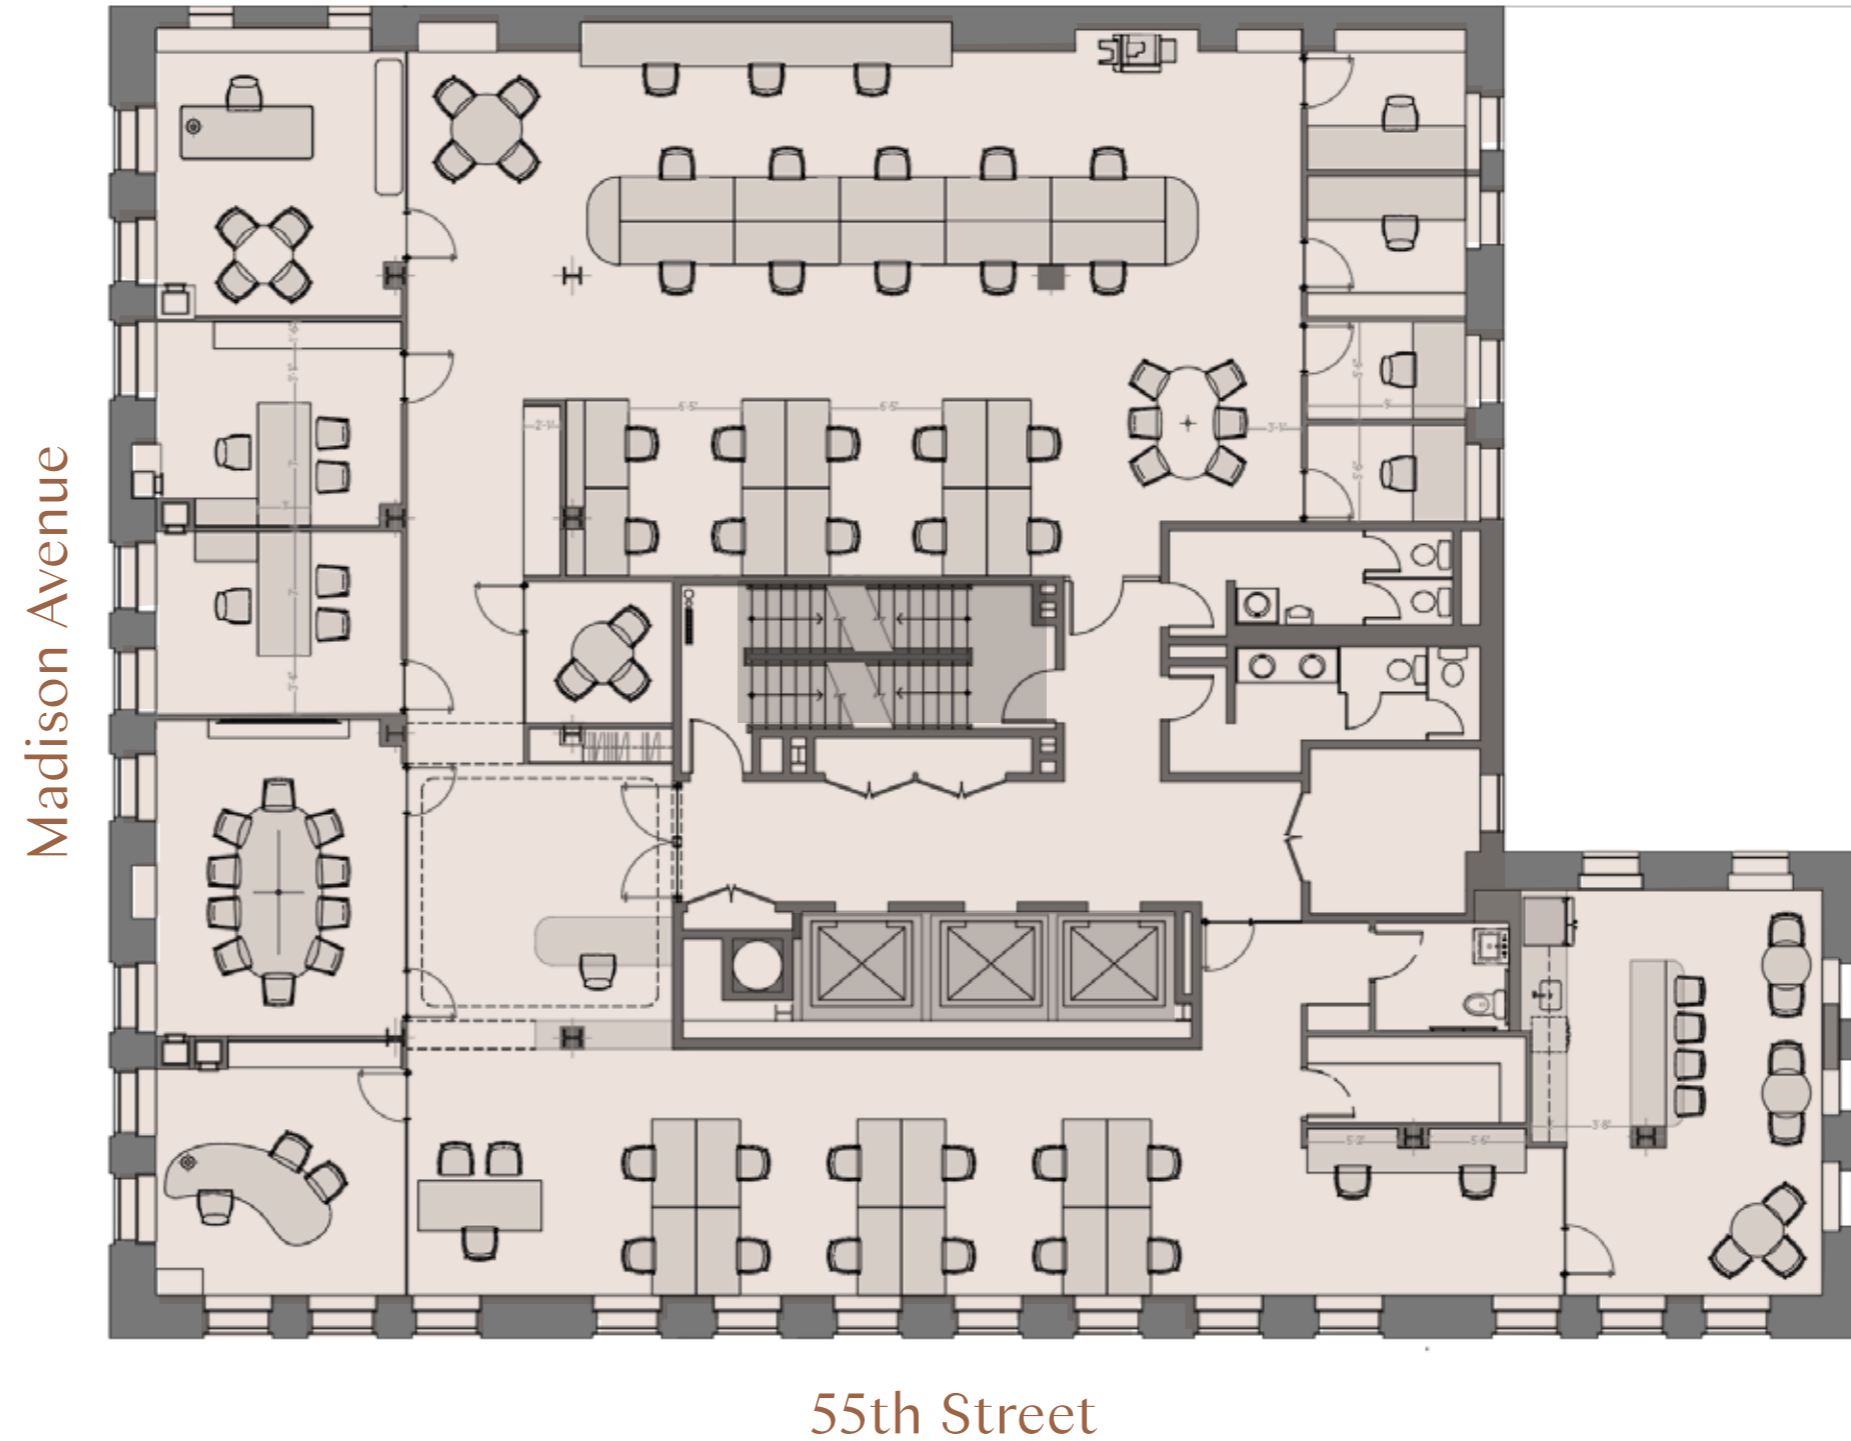

# Office

---

Core & Shell

Entire 13-15  
Floors

**8,330 sf**

551 MADISON

# Office

Test-Fit  
Entire 13-15  
Floors  
**8,330 sf**

551 MADISON

*Office Space Rendering*

*Office Space Rendering*

*Office Space Rendering*